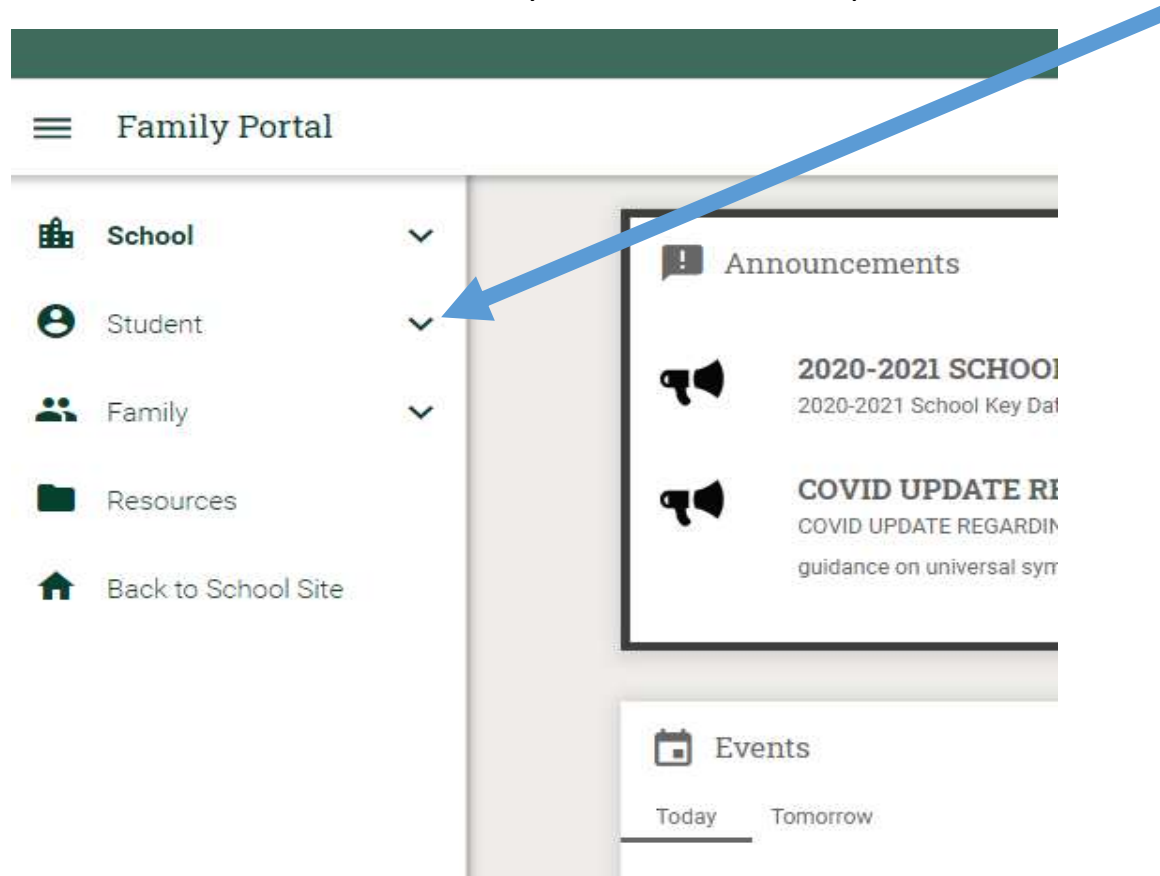

Locating Lesson Plans in RebWeb

Log into RenWeb (<https://tw-ga.client.renweb.com/pwr/>) using a web browser. We do not suggest using the RenWeb App due to updates.

- Our school code is TW-GA
- Having trouble with logging in? Email helpdesk@westfieldschool.org

You are now in the RenWeb Family Portal. Click the drop down arrow for “Student”

School

Student

Student Home

Grades

Homework

Lesson Plans

Lunch